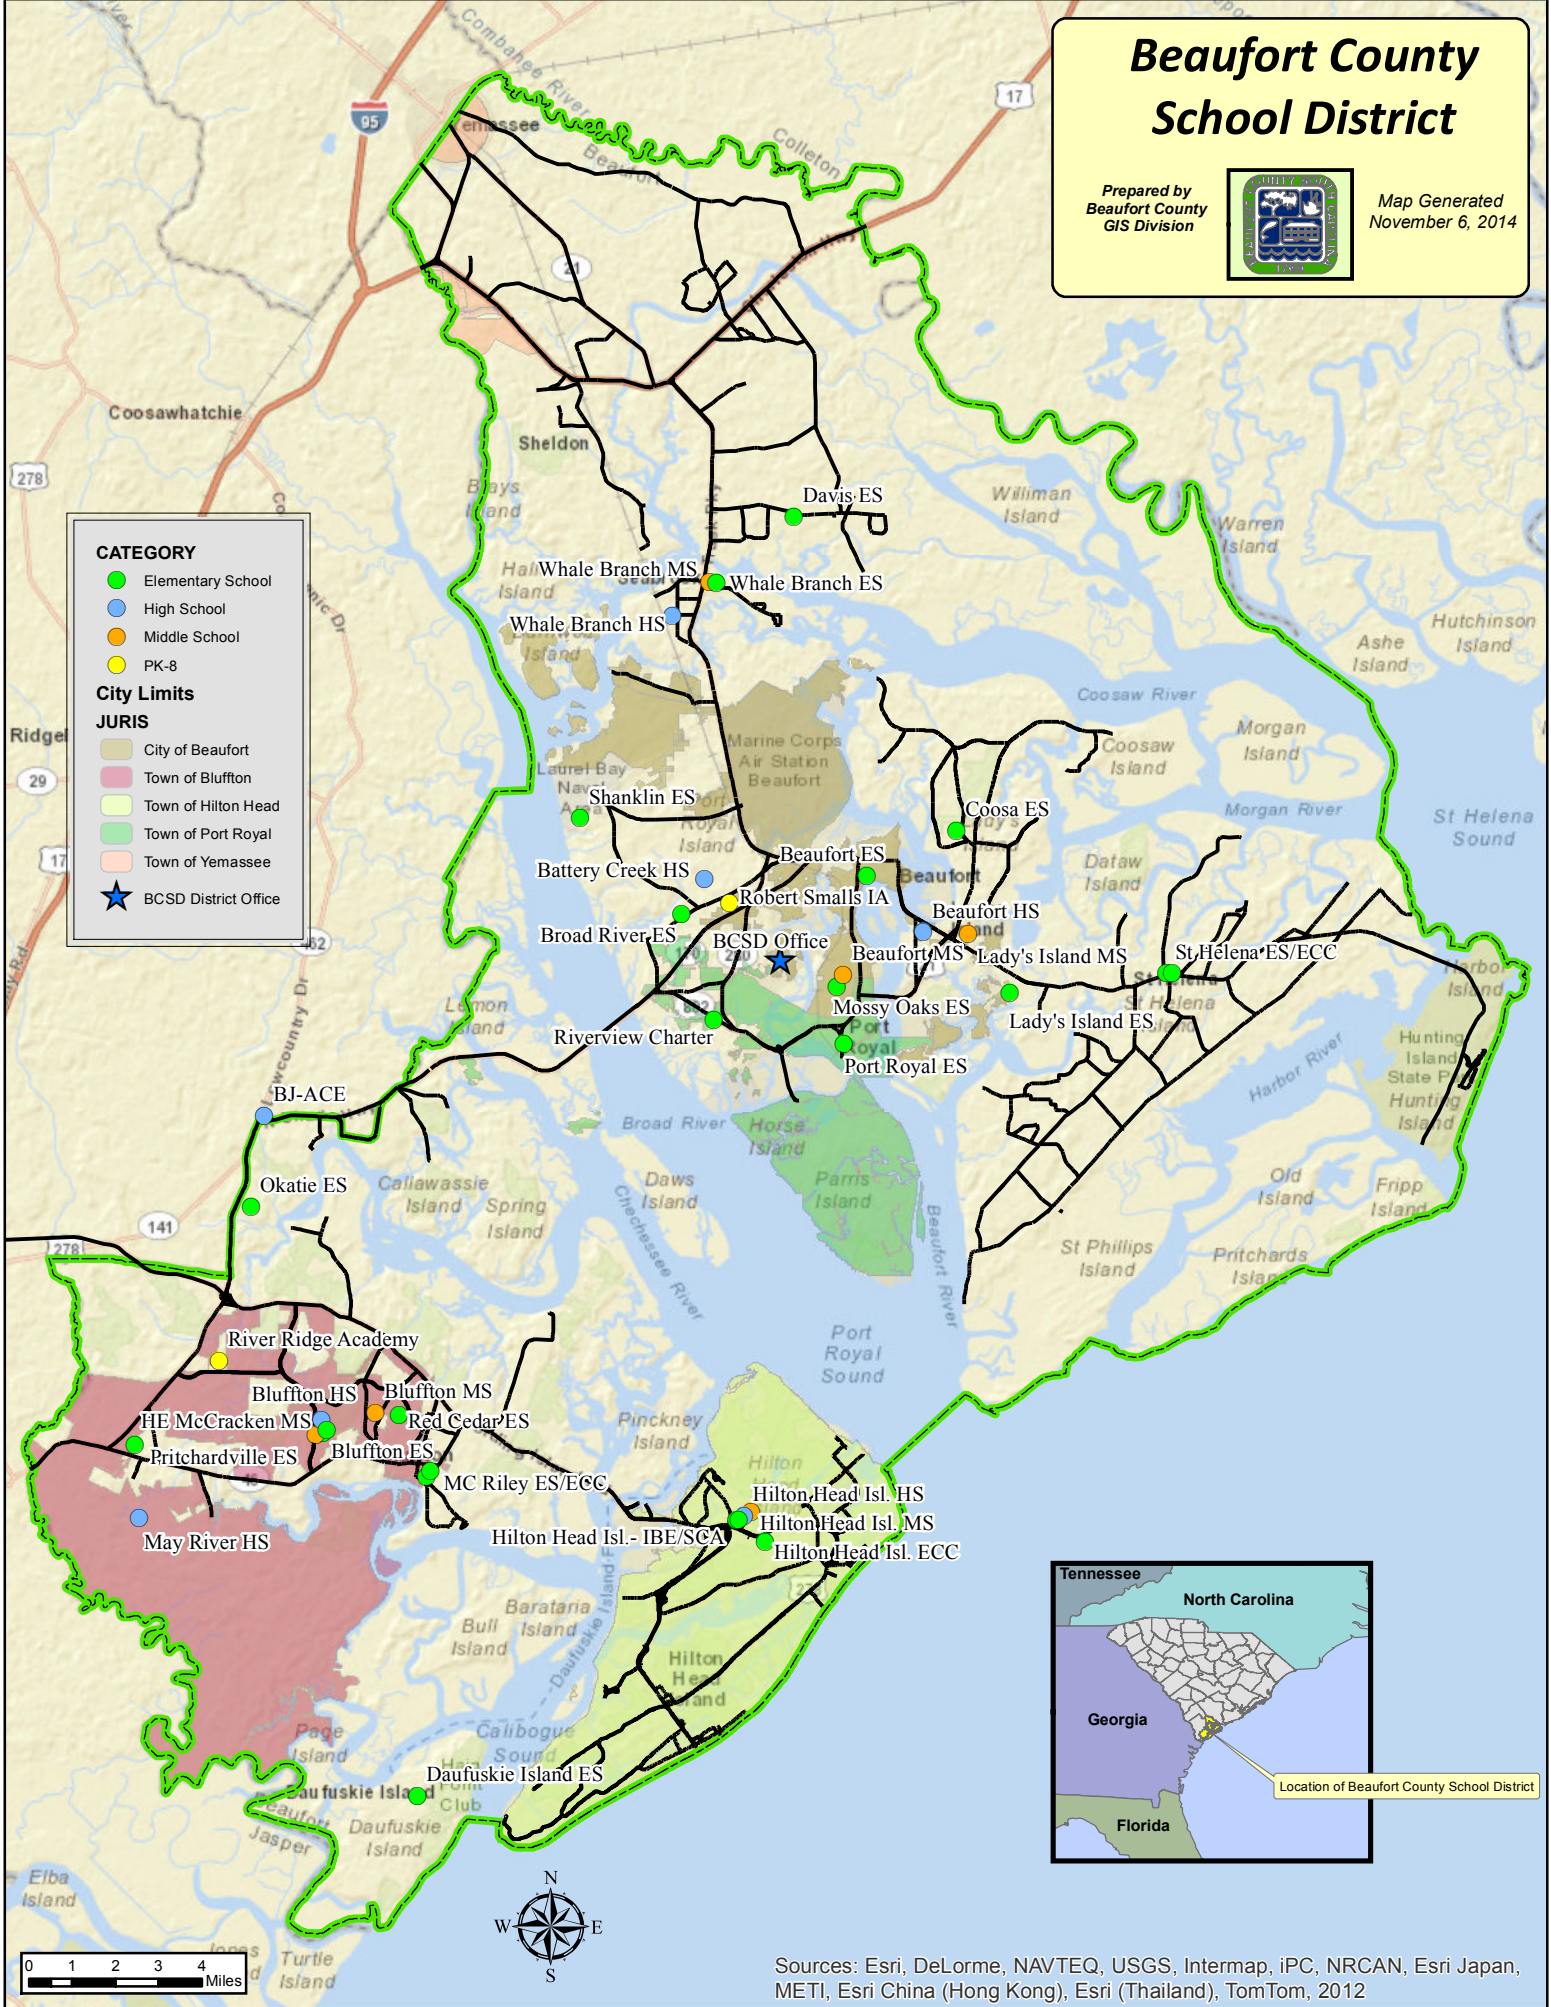

Beaufort County School District

Prepared by
Beaufort County
GIS Division

Map Generated
November 6, 2014

CATEGORY

- Elementary School
- High School
- Middle School
- PK-8

City Limits

JURIS

- City of Beaufort
- Town of Bluffton
- Town of Hilton Head
- Town of Port Royal
- Town of Yemassee
- ★ BCSD District Office

Sources: Esri, DeLorme, NAVTEQ, USGS, Intermap, iPC, NRCAN, Esri Japan, METI, Esri China (Hong Kong), Esri (Thailand), TomTom, 2012