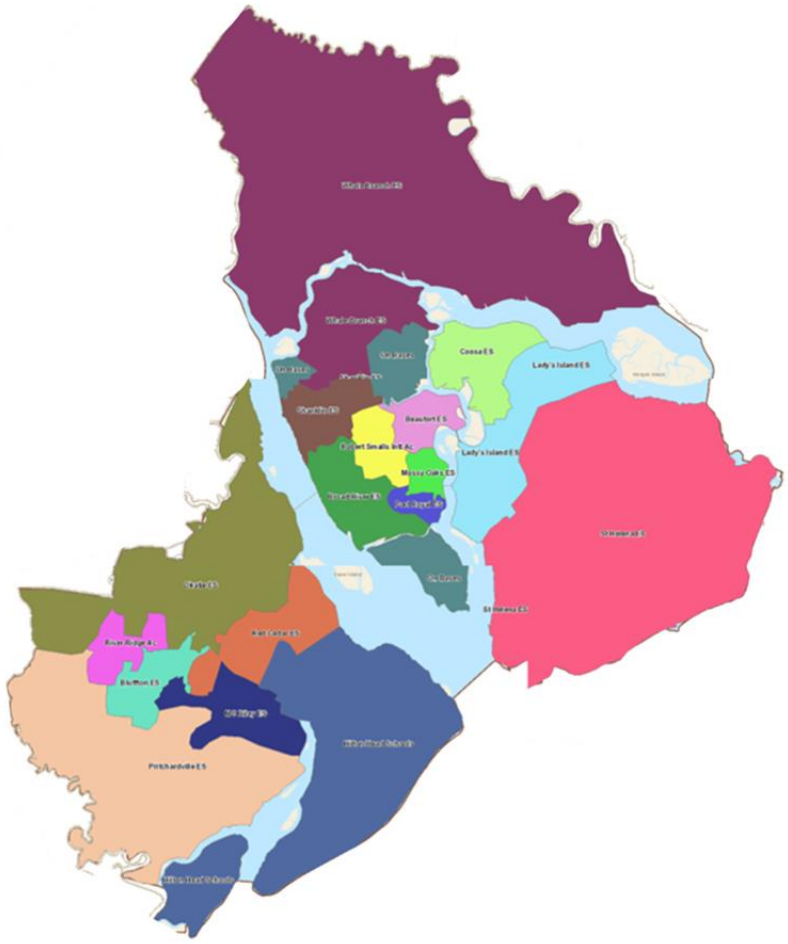

## **BCSD's Data in these Areas**

- Poverty Index is 56.7
- EL Population is 17%
- AA Population is 27%

**BCSD schools are above the  
State Poverty Index**

Rank	School	Poverty Index
<b>Lowest Poverty South Carolina School</b>		<b>7.31</b>
1	May River High	32.82
2	Coosa Elementary	36.05
3	Riverview Charter School	36.36
4	Hilton Head High	39.00
5	Pritchardville Elementary	41.66
6	H. E. McCracken Middle	42.67
7	River Ridge Academy	43.14
8	Okatie Elementary	45.40
9	Bluffton High	47.11
10	Beaufort High	49.82
11	Hilton Head Middle	53.95
12	Bluffton Middle	55.64
13	Bluffton Elementary	56.29
<b>Beaufort County Average</b>		<b>56.7</b>
14	Hilton Head Elementary	58.15
15	Hilton Head School For The Creative Arts	59.57
<b>Statewide Average</b>		<b>61.18</b>
16	Beaufort Middle	61.68
17	Lady's Island Middle	63.19
18	Battery Creek High	64.01
19	Red Cedar Elementary	65.74
20	Broad River Elementary	66.09
21	Port Royal Elementary	67.56
22	Michael C. Riley Elementary	70.89
23	Hilton Head Early Childhood Center	71.02
24	Mossy Oaks Elementary	72.08
25	Lady's Island Elementary	73.26
26	Whale Branch Early College High	74.11
27	Beaufort Elementary	77.63
28	Robert Smalls International Academy	77.95
29	Joseph S. Shanklin Elementary	82.95
30	Whale Branch Middle	84.60
31	St. Helena Elementary	90.17
32	Whale Branch Elementary	91.39
<b>Highest Poverty South Carolina School</b>		<b>98.04</b>

# Elementary Zones

We are Beaufort County