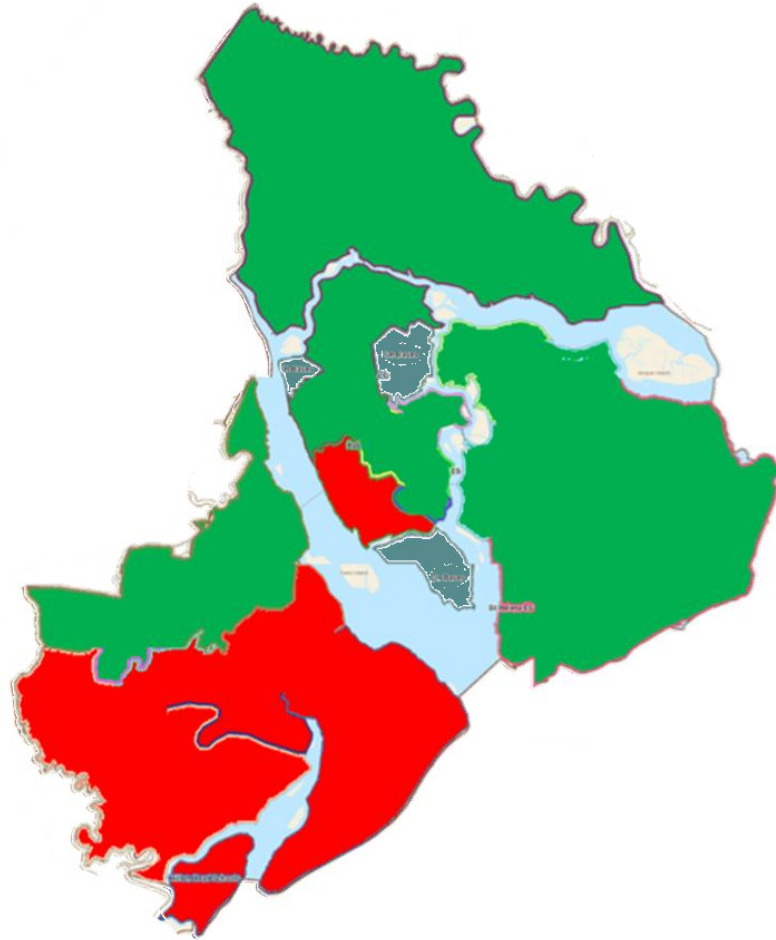

Higher EL Population than BCSD Avg.

Lower EL Population than BCSD Avg.