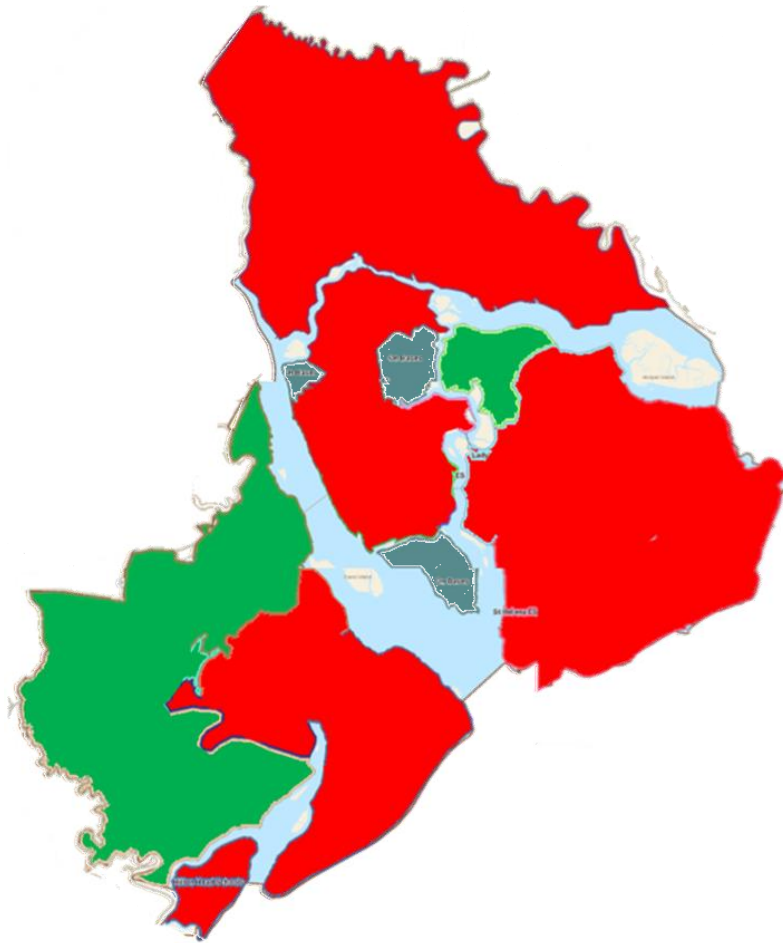

Elementary Zones with Poverty Above the BCSD Average

Higher Poverty than BCSD Avg.

Lower Poverty than BCSD Avg.